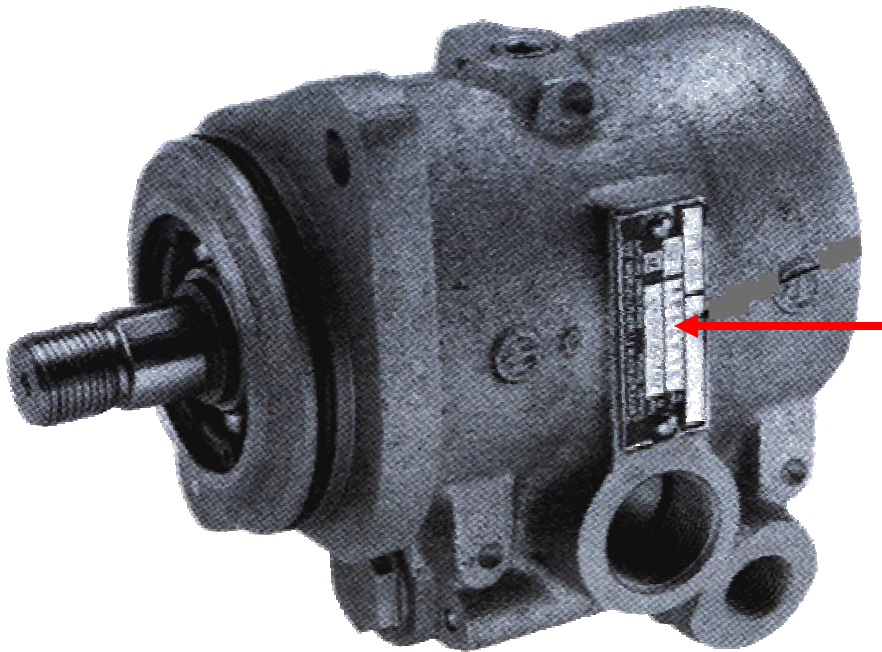

ZF Series Power Steering Pumps

The part number is on a tag. Be sure to read off all numbers and letters. **See arrow.**

Some **ZF** numbers are no longer available. BAB can provide a NEW LuK Pump. Call 800-783-522 for assistance.